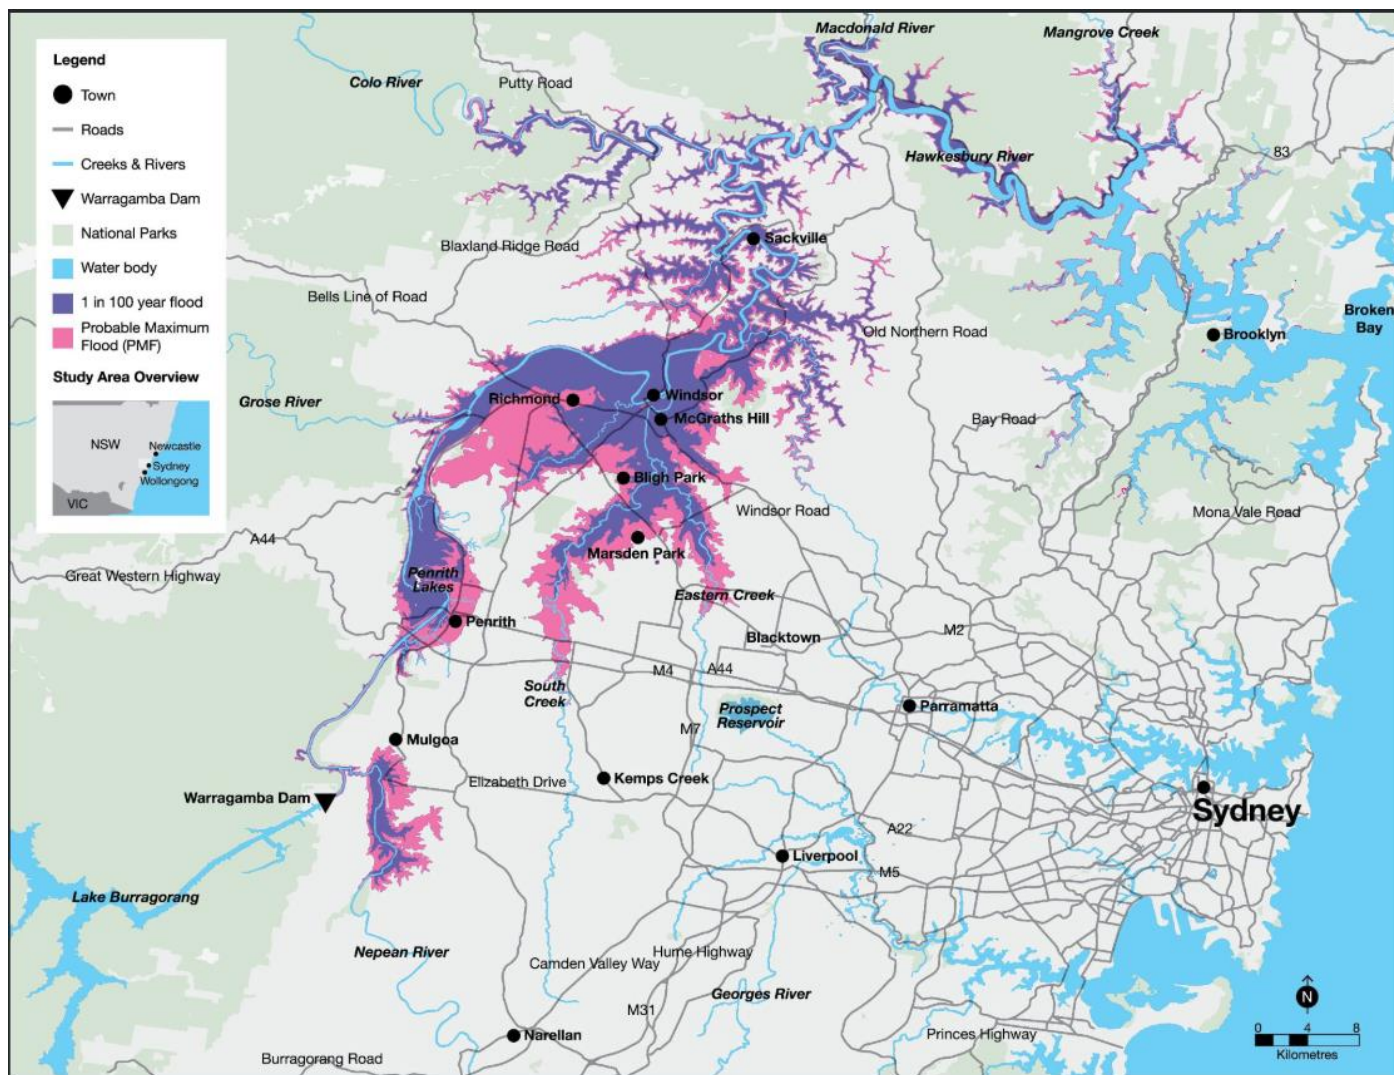

Map 2 – Floodplain of Hawkesbury-Nepean Catchment

infrastructure.nsw.gov.au/media/1417/the-hawkesbury-nepean-valley-floodplain